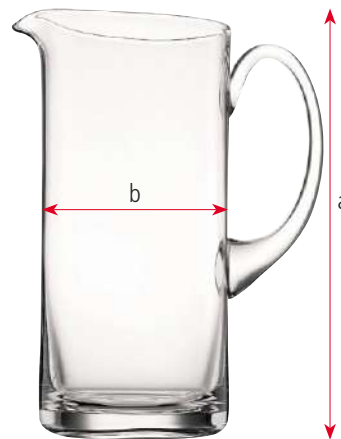

SIZE CHART - PACKAGING

SAMPLE MASTER PACK

472 80 35 - Salute Bordeaux Glass

Length:	456 mm	18"
Width:	342 mm	13 1/2"
Height:	271 mm	10 2/3"
Weight:	3546 gr.	7,83 lb

mm = millimeter
 ml = milliliter
 gr. = gramm
 " = inch
 oz = ounces

1 ounces = 28,350 ml
 1 inch = 2,54 cm
 1 kg = 2,205 lb

SIZE CHART - GLASSWARE

STEMWARE

a - Height
 b - Largest Ø
 c - Capacity

TUMBLERS

a - Height
 b - Largest Ø
 c - Capacity

DECANTER

a - Height
 b - Largest Ø
 c - Capacity