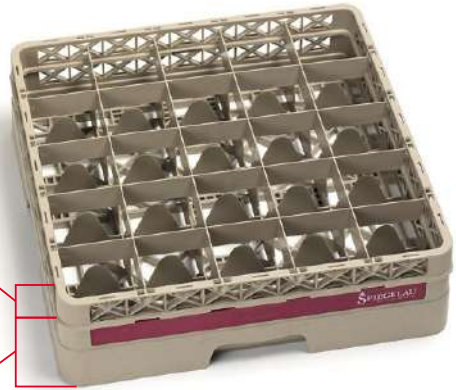

RACKS

SAMPLE CUSTOMIZED RACKS

Extender

Rack Base

Rack Base + Extender 1x for 25 glasses