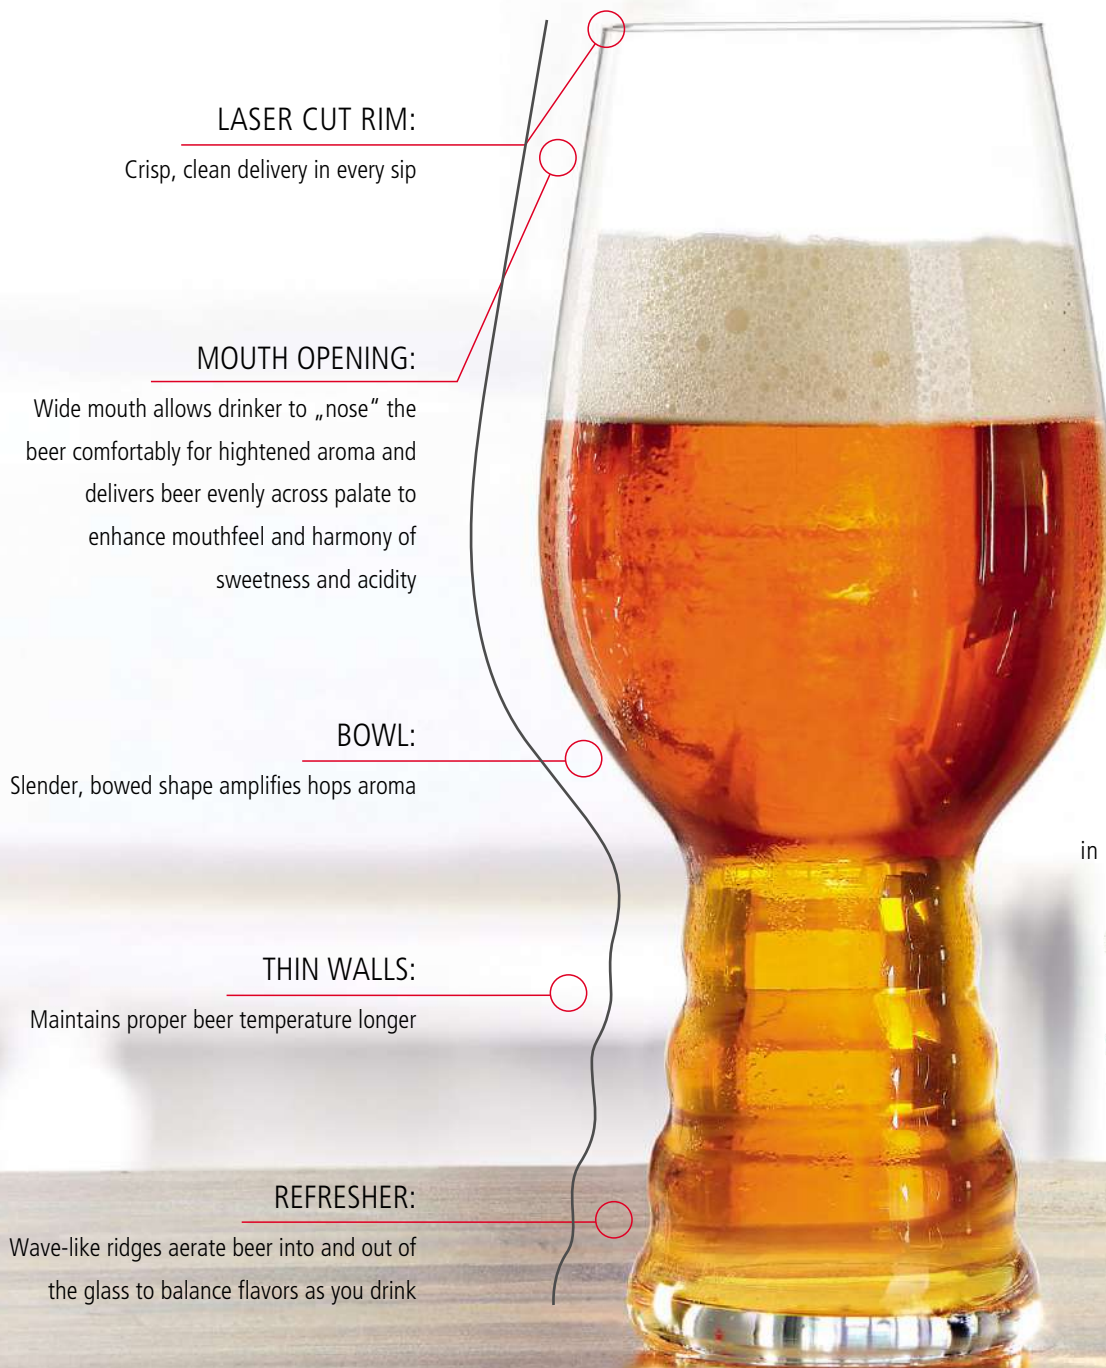

CRAFT BEER GLASSES

STOUT 0.35 12oz A
WHEAT BEER 0.35 12oz A
TRIPLE 0.35 12oz A
0.35 O'HARA'S DARE

CRAFT BEER GLASSES TASTING APPROVED!

The Spiegelau Craft Beer Glasses have been approved by an expert tasting panel of master brewers and industry professionals. Focusing on beer enjoyment, members of the tasting workshop tested multiple glass shapes to find the best glass for India Pale Ale, American Wheat Beer and Stout. In the experts' opinion, the custom-shaped glasses successfully deliver the complexity of aromas on the nose while demonstrating the optimum beer texture, balance and flavor intensity on the palate.

BENEFITS OF THE RIGHT SHAPE AND PREMIUM MATERIAL

LASER CUT RIM:

Crisp, clean delivery in every sip

MOUTH OPENING:

Wide mouth allows drinker to „nose“ the beer comfortably for heightened aroma and delivers beer evenly across palate to enhance mouthfeel and harmony of sweetness and acidity